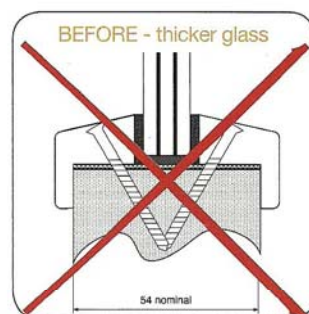

PYROGUARD FIREDOOR 60

NEW
7mm

THE ONLY 7MM LAMINATED FIRE SAFETY GLASS WITH A FD 60 MINUTE (EW) RATING

▶ KEY FEATURES

- SPECIFICALLY DEVELOPED FOR THE FIRE DOOR INDUSTRY
- 60 MINUTES EW FIRE RATING (INTEGRITY & RADIATION CONTROL)
- TESTED SIZE FOR COMPLIANCE IN VISION PANELS FOR APPROVED DOCUMENT M
- CERTIFIRE APPROVED (CF 257)

▶ PLUS THE ADVANTAGES OF PYROGUARD

- NO EDGE TAPING
- UV STABLE - CAN BE GLAZED INTERNALLY OR EXTERNALLY

▶ FIRE RATING

Tested and certified at Chiltern Fire and Exova Warringtonfire and achieved EW60 fire rating. Test certificate RF10080.

▶ TEST EVIDENCE

PRODUCT	APPLICATION	WIDTH (mm)	HEIGHT (mm)	AREA (m²)
PYROGUARD FIREDOOR 60	TIMBER DOORSET	300	1400	0.42

FULL TEST EVIDENCE
AVAILABLE ON REQUEST

▶ PRODUCT DETAILS (AVAILABLE IN CUT SIZES ONLY)

TYPE	THICKNESS (mm)	IMPACT SAFETY	SOUND REDUCTION (dB)	LIGHT TRANSMISSION (%)
PYROGUARD FIREDOOR 60	7	3B3	31	97

Also available in SATIN and other decorative finishes

CONTACT US

SALES: +44 (0) 1942 710 723
TECHNICAL: +44 (0) 1942 710 733
pyroguard@cgii.co.uk www.cgii.co.uk

CGI
INTERNATIONAL LTD

CGI INTERNATIONAL LTD
INTERNATIONAL HOUSE
MILLFIELD LANE
HAYDOCK
WA11 9GA