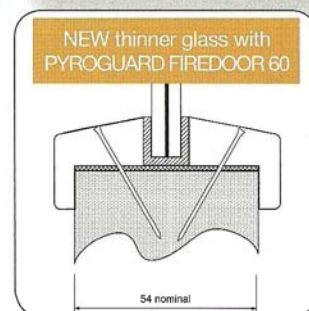

PYROGUARD FIREDOOR 60

NEW
7mm

THE ONLY 7MM LAMINATED FIRE SAFETY GLASS WITH A FD 60 MINUTE (EW) RATING

▶ KEY FEATURES

- SPECIFICALLY DEVELOPED FOR THE FIRE DOOR INDUSTRY
- 60 MINUTES EW FIRE RATING (INTEGRITY & RADIATION CONTROL)
- TESTED SIZE FOR COMPLIANCE IN VISION PANELS FOR APPROVED DOCUMENT M
- CERTIFIRE APPROVED (CF 257)

▶ PLUS THE ADVANTAGES OF PYROGUARD

- NO EDGE TAPING
- UV STABLE - CAN BE GLAZED INTERNALLY OR EXTERNALLY

▶ FIRE RATING

Tested and certified at Chiltern Fire and Exova Warringtonfire and achieved EW60 fire rating. Test certificate RF10080.

▶ TEST EVIDENCE

PRODUCT	APPLICATION	WIDTH (mm)	HEIGHT (mm)	AREA (m²)
PYROGUARD FIREDOOR 60	TIMBER DOORSET	300	1400	0.42

FULL TEST EVIDENCE
AVAILABLE ON REQUEST

▶ PRODUCT DETAILS (AVAILABLE IN CUT SIZES ONLY)

TYPE	THICKNESS (mm)	IMPACT SAFETY	SOUND REDUCTION (dB)	LIGHT TRANSMISSION (%)
PYROGUARD FIREDOOR 60	7	3B3	31	97

Also available in SATIN and other decorative finishes

CONTACT US

SALES: +44 (0) 1942 710 723
TECHNICAL: +44 (0) 1942 710 733
pyroguard@cgii.co.uk www.cgii.co.uk

CGI
INTERNATIONAL LTD

CGI INTERNATIONAL LTD
INTERNATIONAL HOUSE
MILLFIELD LANE
HAYDOCK
WA11 9GA